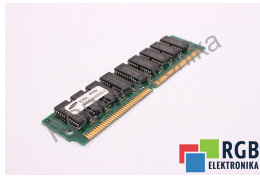

## KMM5364103CKG-6 4BYTE 4MX36 SIMM RAM MODULE SAMSUNG

Used SAMSUNG KMM5364103CKG-6  
 Tested and cleaned.  
 24 months guarantee  
 Dedicated courier  
 Delivery across Europe even in 24h

### TECHNICAL DATA

MANUFACTURER	SAMSUNG
MODEL	KMM5364103CKG-6
CATEGORY	Extension modules
WEIGHT [KG]	1.0
HEIGHT [CM]	1.0
LENGHT [CM]	11.0
WIDTH [CM]	3.0

24/7 SUPPORT AVAILABLE  
[+48 71 750 09 78](tel:+48717500978)